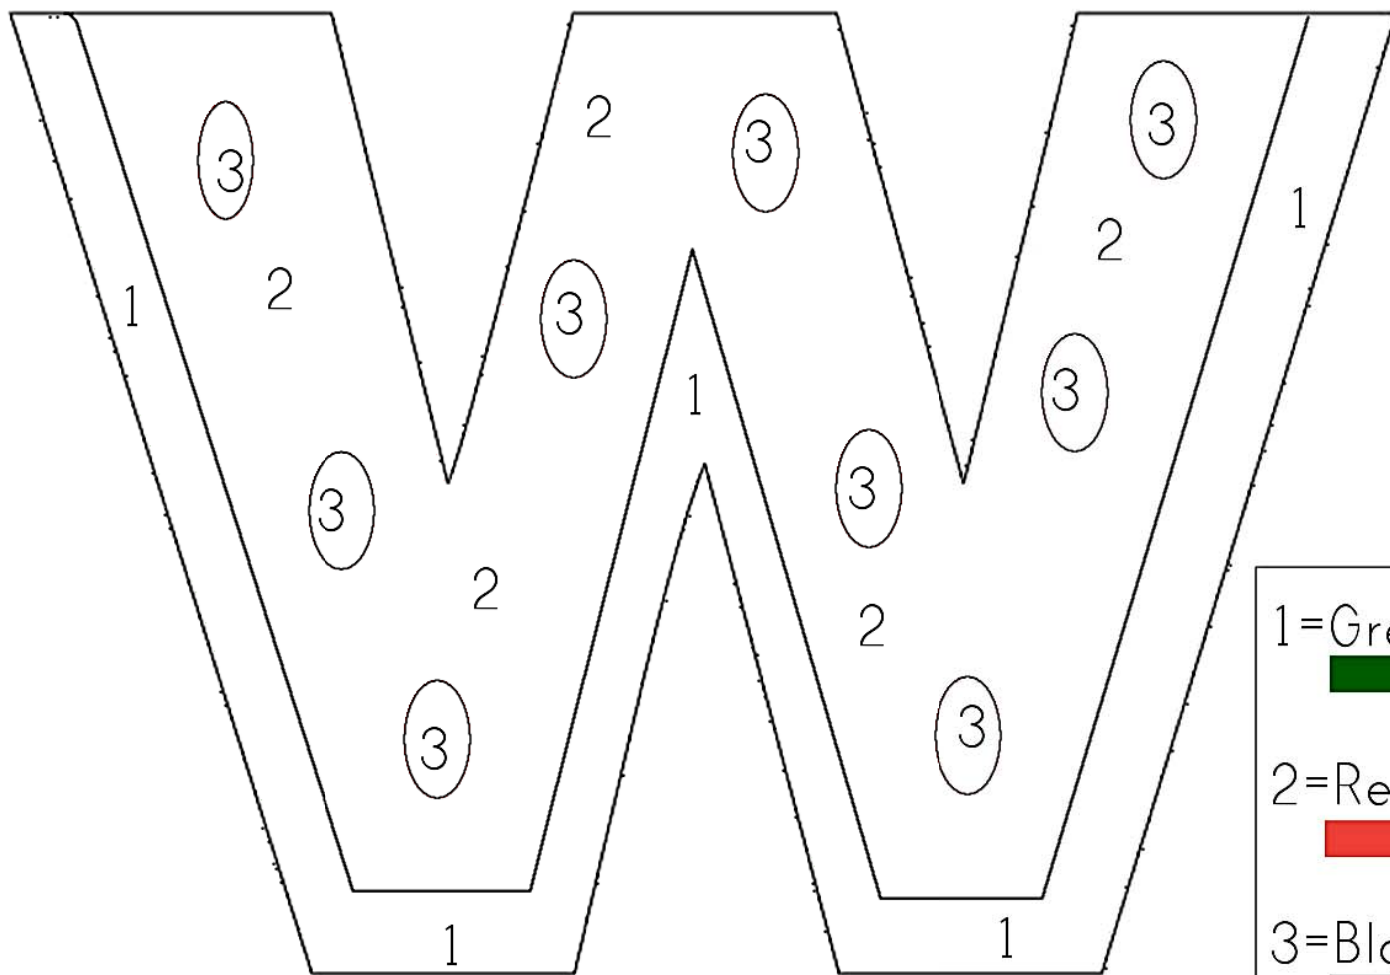

# W is for Watermelon

1=Green  

2=Red  

3=Black  
